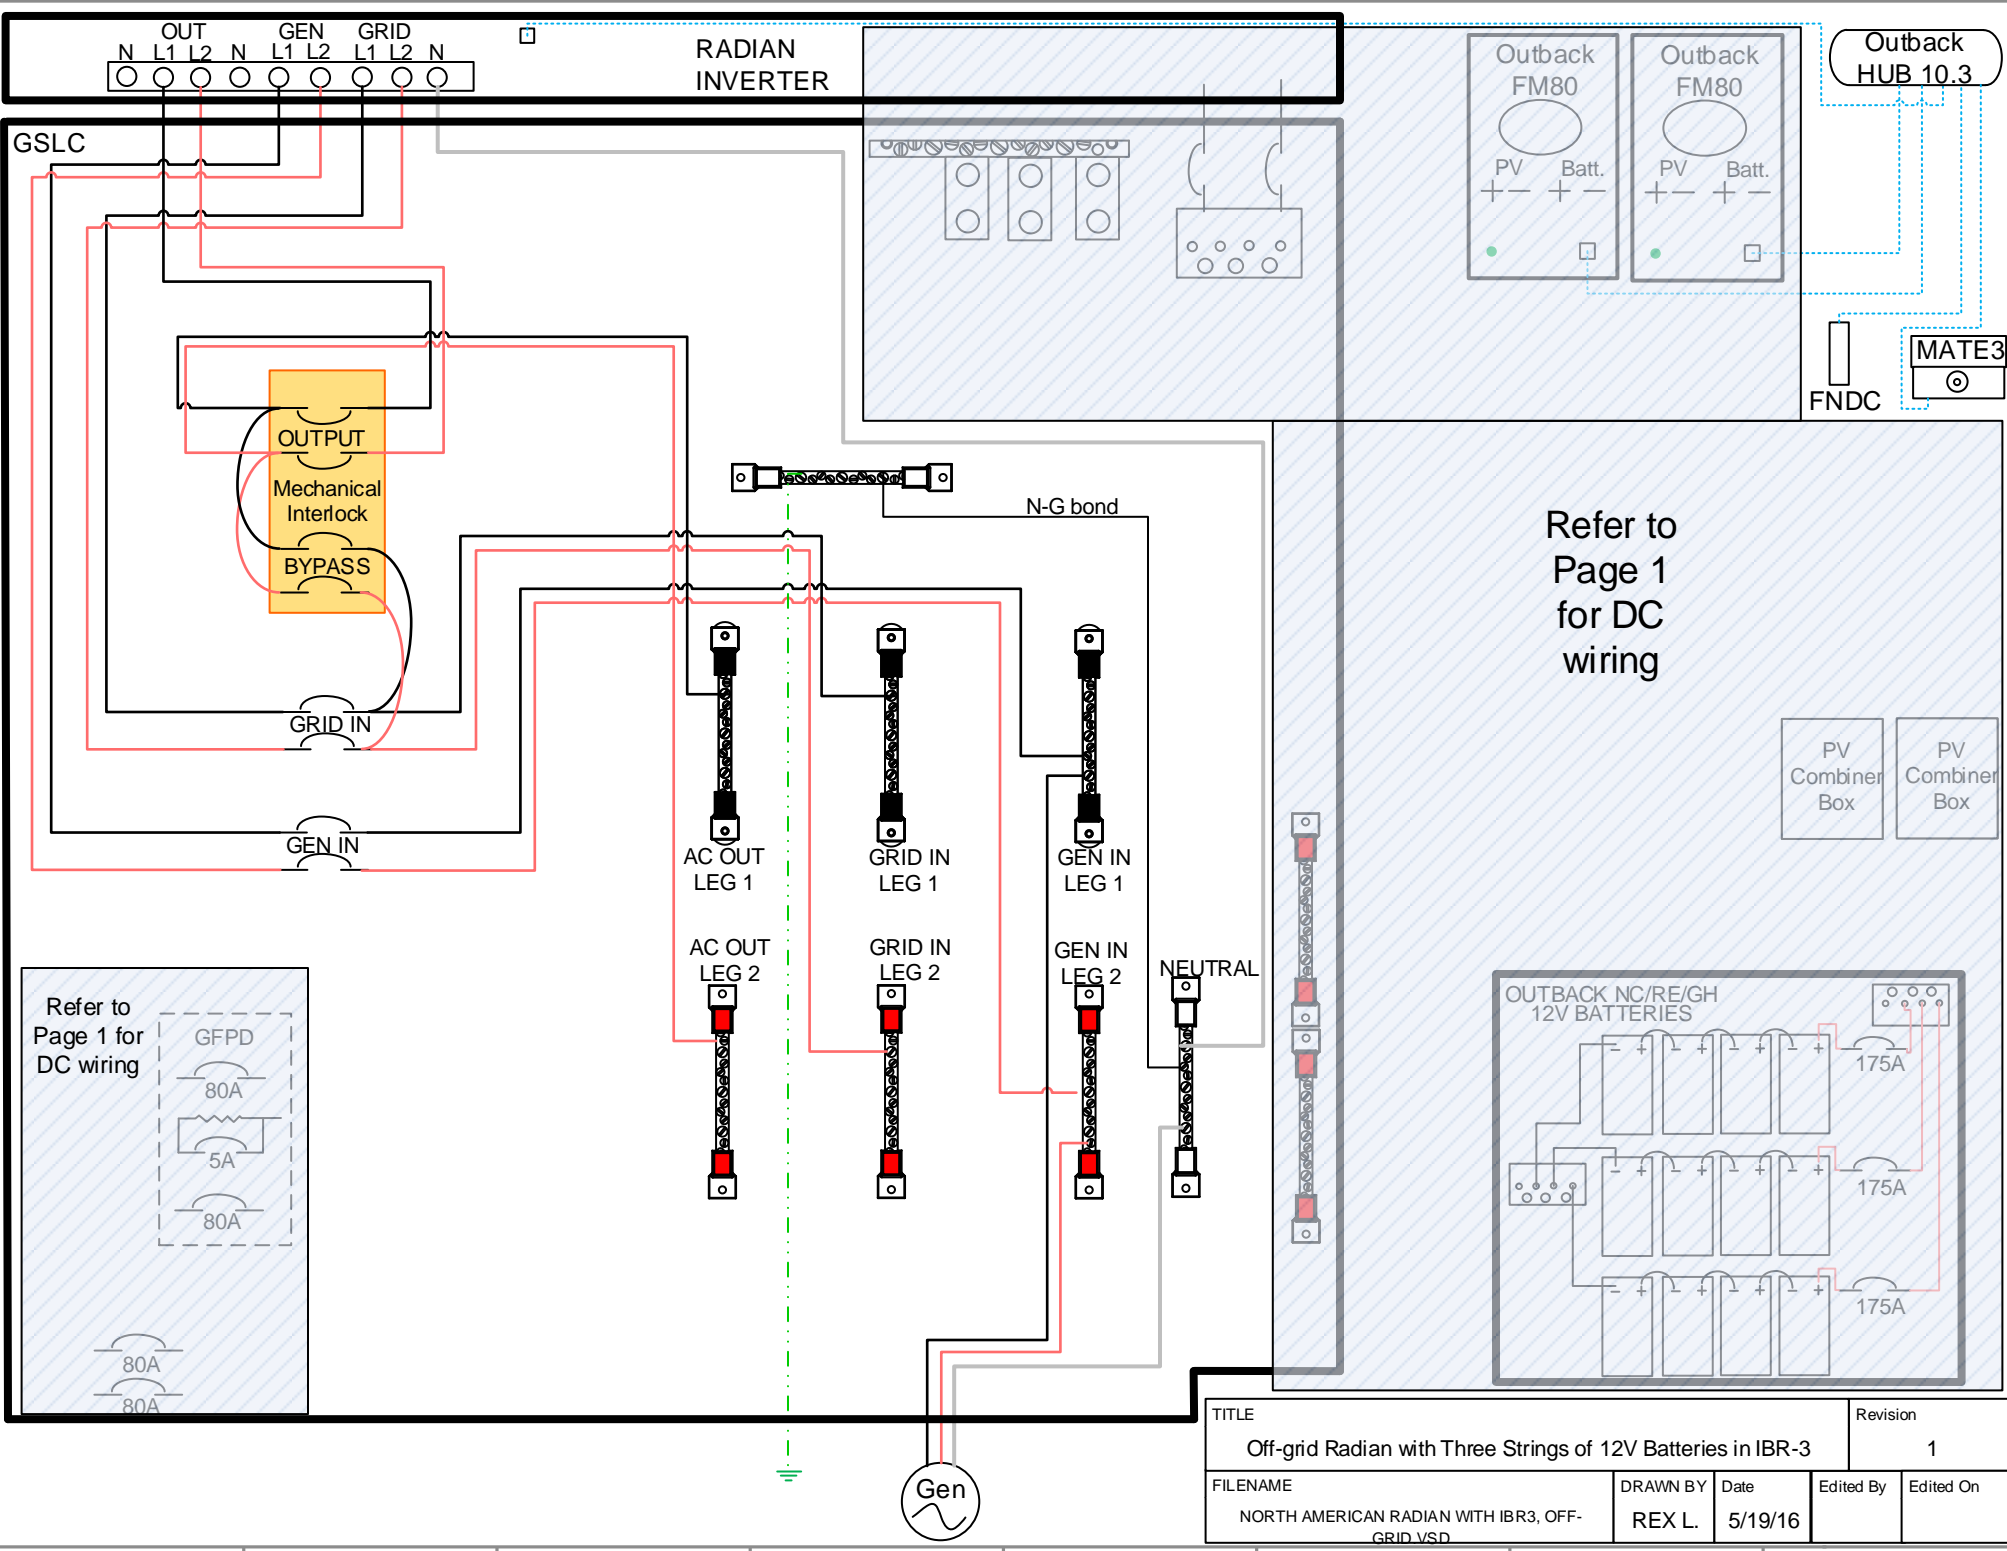

GSLC

Refer to Page 2 for AC wiring

Refer to Page 2 for AC wiring

GFPD

80A

0.5A

80A

80A

80A

PV INPUT

Refer to Page 2 for AC wiring

Gen

| | | | | |
|--|----------|---------|-----------|-----------|
| TITLE | | | Revision | |
| Off-grid Radian with Three Strings of 12V Batteries in IBR-3 | | | 1 | |
| FILENAME | DRAWN BY | Date | Edited By | Edited On |
| NORTH AMERICAN RADIAN WITH IBR3, OFF-GRID VSD | REX L. | 5/19/16 | | |

Refer to Page 1 for DC wiring

GFPD

80A

5A

80A

80A

80A

OUTBACK NC/RE/GH 12V BATTERIES

175A

175A

175A

| | | | | | |
|--|--|----------|---------|-----------|-----------|
| TITLE | | | | Revision | |
| Off-grid Radian with Three Strings of 12V Batteries in IBR-3 | | | | 1 | |
| FILENAME | | DRAWN BY | Date | Edited By | Edited On |
| NORTH AMERICAN RADIAN WITH IBR3, OFF-GRID VSD | | REX L. | 5/19/16 | | |