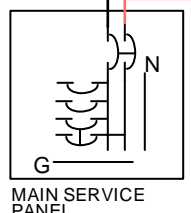

TITLE Dual Radian, Whole house backup			Revision 1	
FILENAME NORTH AMERICAN DUAL RADIAN, WHOLEHOUSE BACKUP 1-22-2016.VSD	DRAWN BY REX L.	Date 1/22/16	Edited By	Edited On

RADIAN
MASTER INVERTER

Refer to Page 1 for DC wiring

RADIAN
SLAVE INVERTER

Refer to Page 1 for DC wiring

Refer to Page 1 for DC wiring

100A DPDT TRANSFER SWITCH

REF. NEC, §240
For details on 10' and 25' tap rules

TITLE				Revision	
Dual Radian, Whole house backup				1	
FILENAME	DRAWN BY	Date	Edited By	Edited On	
NORTH AMERICAN DUAL RADIAN, WHOLEHOUSE BACKUP 1-22-2016.VSD	REX L.	1/22/16			