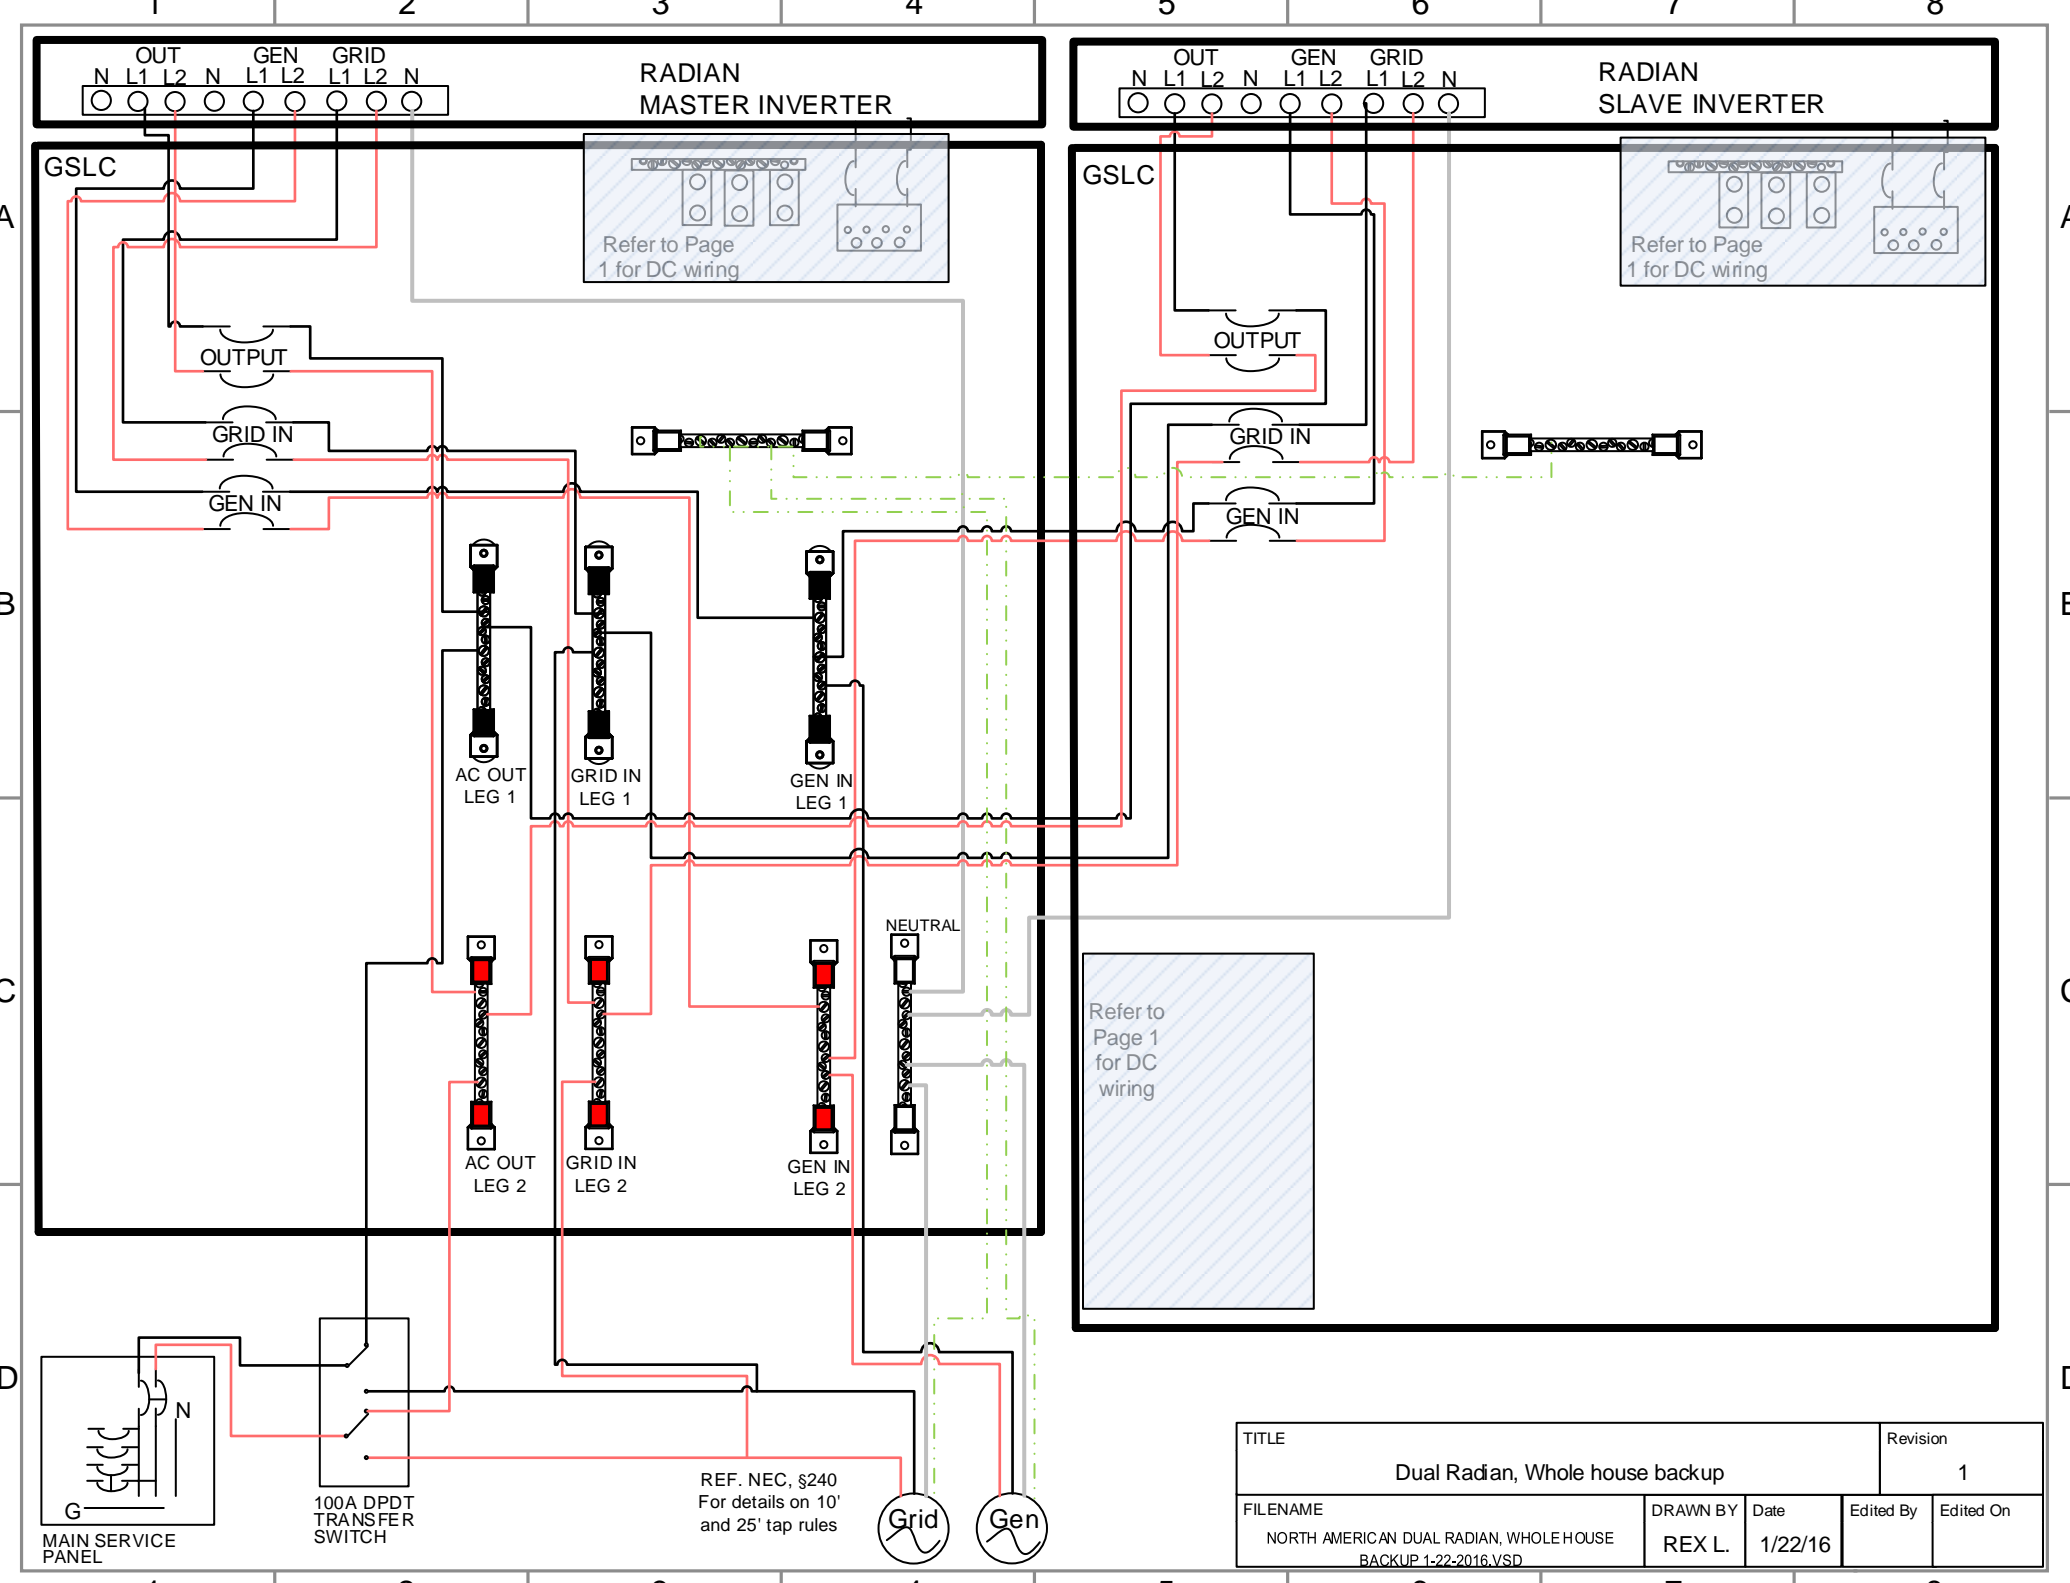

TITLE Dual Radian, Whole house backup			Revision 1	
FILENAME NORTH AMERICAN DUAL RADIAN, WHOLEHOUSE BACKUP 1-22-2016.VSD	DRAWN BY REX L.	Date 1/22/16	Edited By	Edited On

RADIAN
MASTER INVERTER

Refer to Page 1 for DC wiring

RADIAN
SLAVE INVERTER

Refer to Page 1 for DC wiring

Refer to Page 1 for DC wiring

100A DPDT TRANSFER SWITCH

REF. NEC, §240
For details on 10' and 25' tap rules

TITLE				Revision	
Dual Radian, Whole house backup				1	
FILENAME	DRAWN BY	Date	Edited By	Edited On	
NORTH AMERICAN DUAL RADIAN, WHOLEHOUSE BACKUP 1-22-2016.VSD	REX L.	1/22/16			