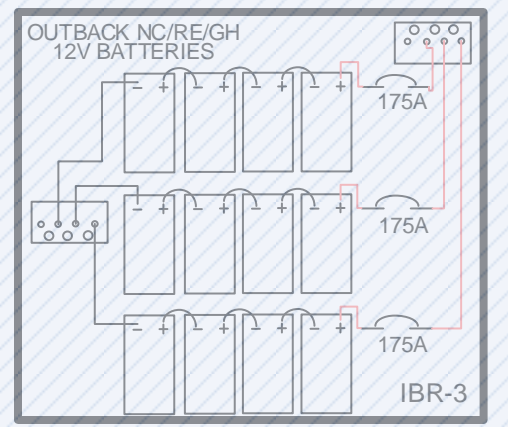

Refer to Page 2 for AC wiring

Refer to Page 2 for AC wiring

Refer to Page 2 for AC wiring

TITLE			Revision	
Radian with Three Strings of OB 200RE Batteries in IBR-3			1	
FILENAME	DRAWN BY	Date	Edited By	Edited On
INTERNATIONAL RADIAN WITH IBR3 WITH SINGLE FM.VSD	REX L.	25/5/16		

Refer to Page 1 for DC wiring

GFPD
80A
5A
80A
80A
80A

TITLE			Revision	
Radian with Three Strings of OB 200RE Batteries in IBR-3			1	
FILENAME	DRAWN BY	Date	Edited By	Edited On
INTERNATIONAL RADIAN WITH IBR3 WITH SINGLE FM.VSD	REX L.	25/5/16		