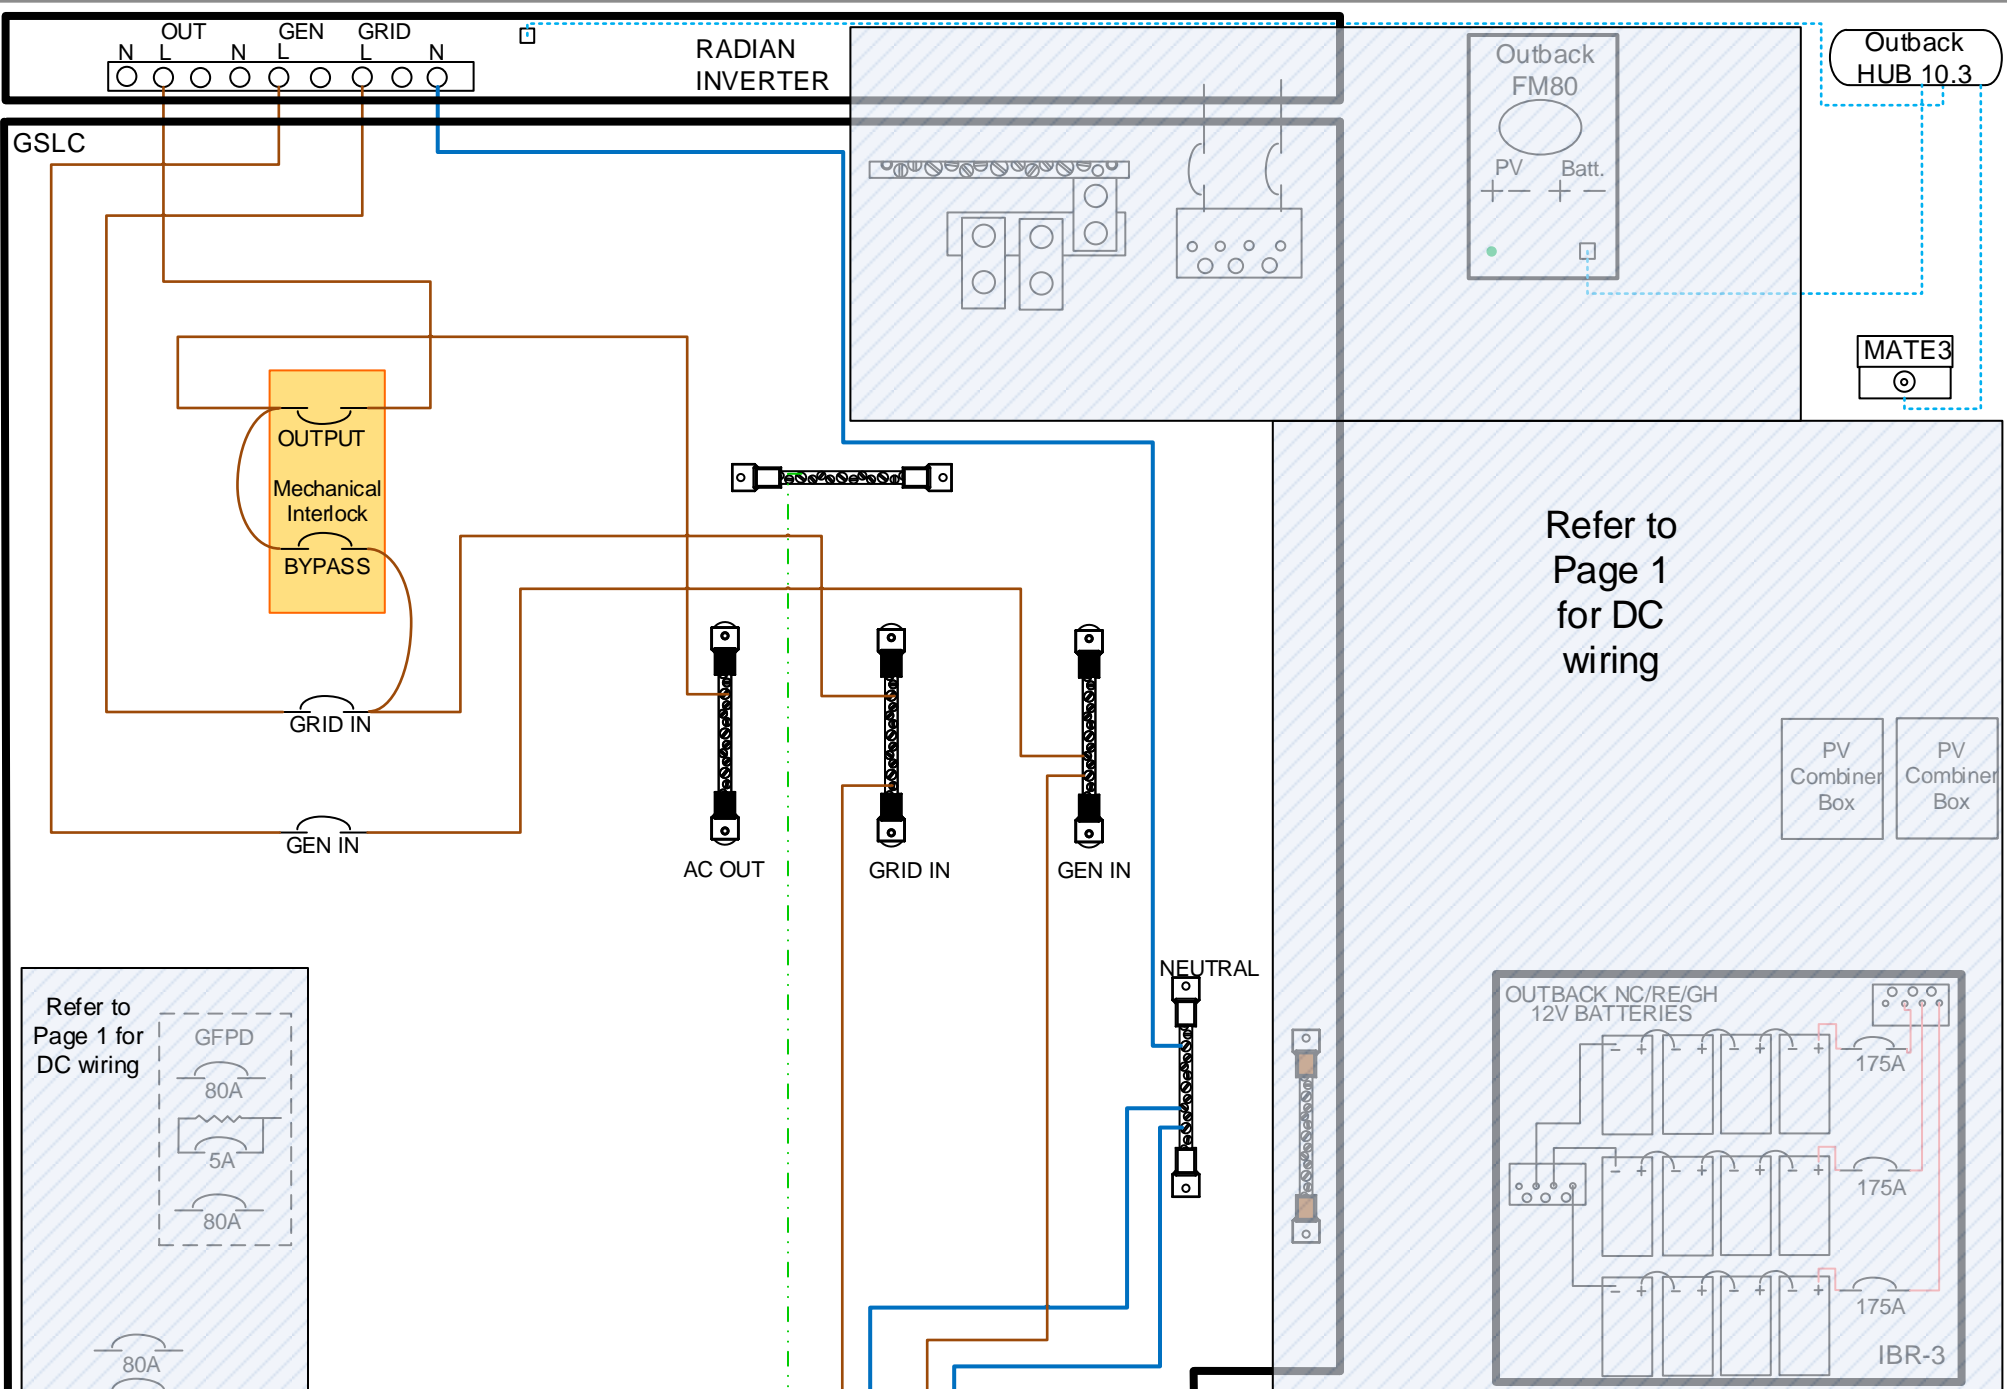

Refer to Page 2 for AC wiring

Refer to Page 2 for AC wiring

Refer to Page 2 for AC wiring

TITLE			Revision	
Radian with Three Strings of OB 200RE Batteries in IBR-3			1	
FILENAME	DRAWN BY	Date	Edited By	Edited On
INTERNATIONAL RADIAN WITH IBR3 WITH SINGLE FM.VSD	REX L.	25/5/16		

Refer to Page 1 for DC wiring

GFPD
80A
5A
80A
80A
80A

TITLE			Revision	
Radian with Three Strings of OB 200RE Batteries in IBR-3			1	
FILENAME	DRAWN BY	Date	Edited By	Edited On
INTERNATIONAL RADIAN WITH IBR3 WITH SINGLE FM.VSD	REX L.	25/5/16		